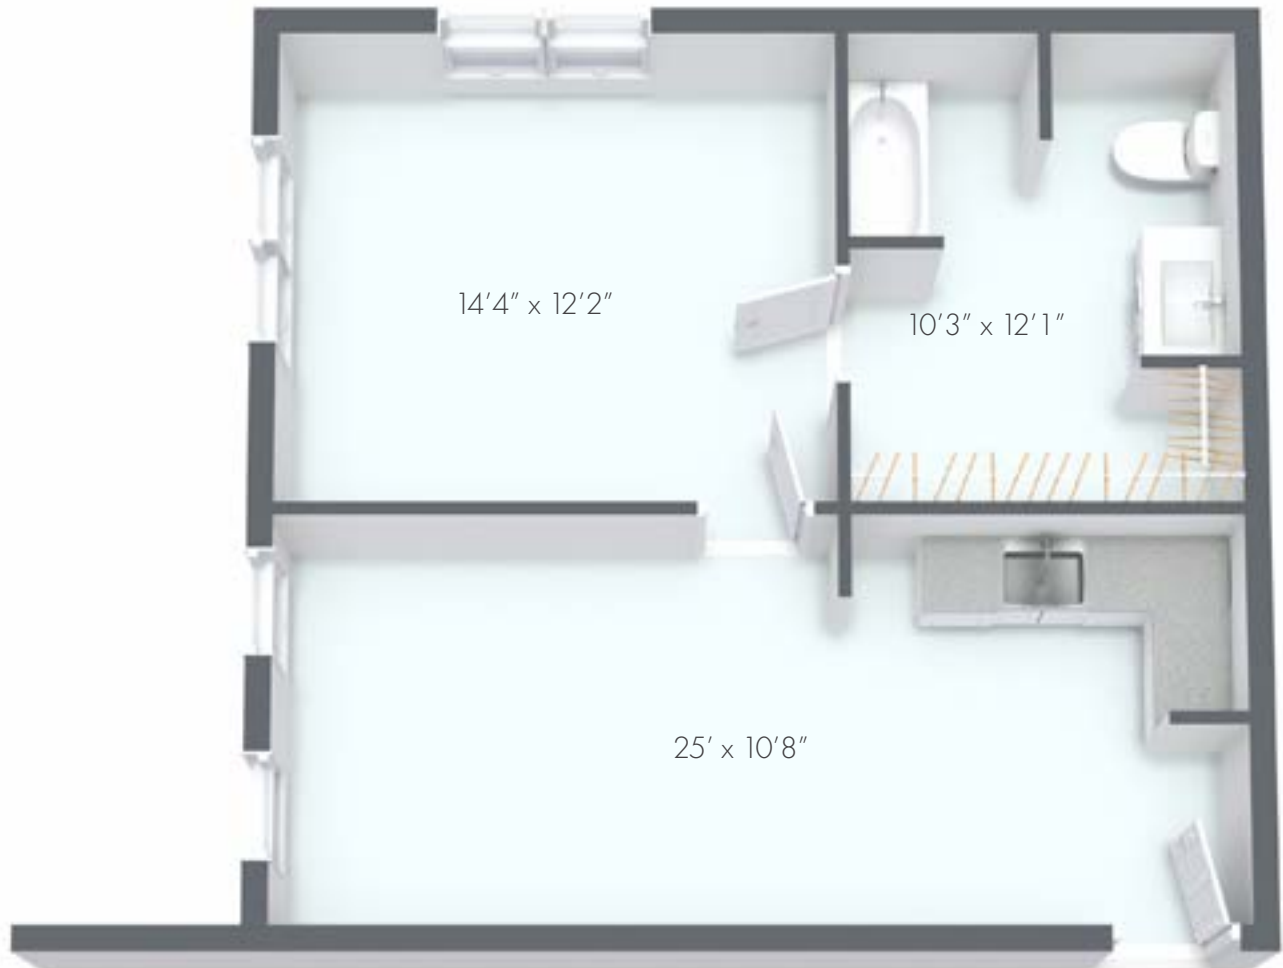

ASSISTED LIVING | 1 Bed-1 Bath | 586 Sq. Ft.

ASSISTED LIVING | 1 Bed - 1 Bath | 586 Sq. Ft.

ASSISTED LIVING | 2 Bed- 2 Bath | 869 Sq. Ft.

ASSISTED LIVING | 1 Bed-1 Bath | 586 Sq. Ft.