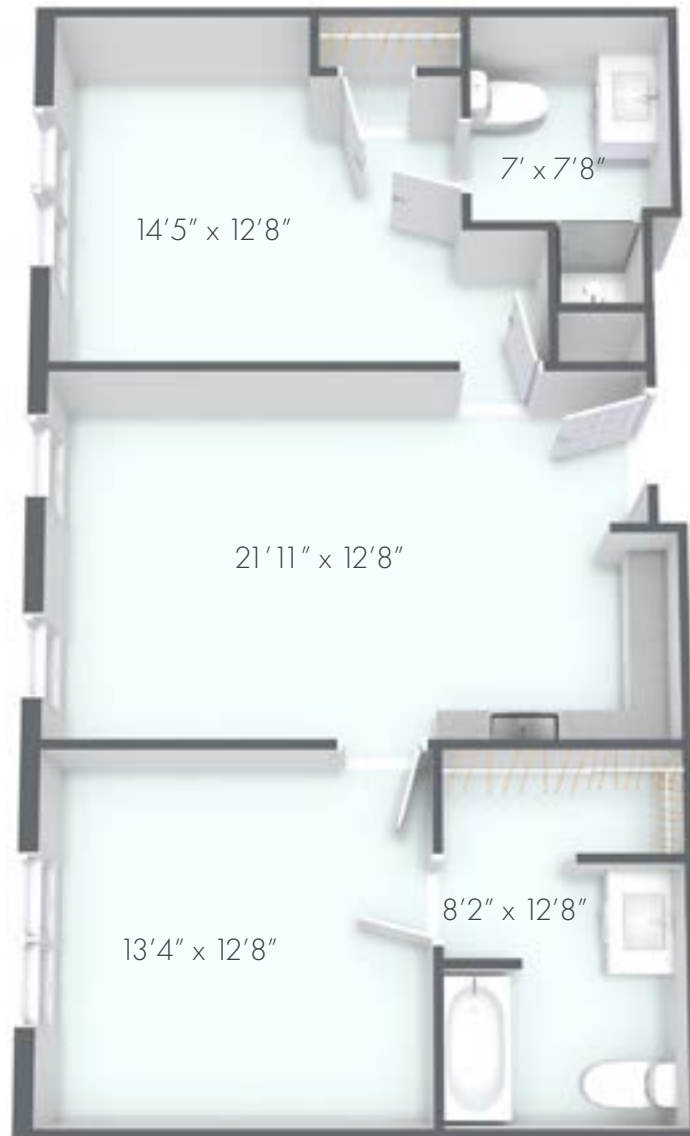

ASSISTED LIVING | 1 Bed-1 Bath | 586 Sq. Ft.

ASSISTED LIVING | 1 Bed - 1 Bath | 586 Sq. Ft.

ASSISTED LIVING | 2 Bed- 2 Bath | 869 Sq. Ft.

ASSISTED LIVING | 1 Bed-1 Bath | 586 Sq. Ft.